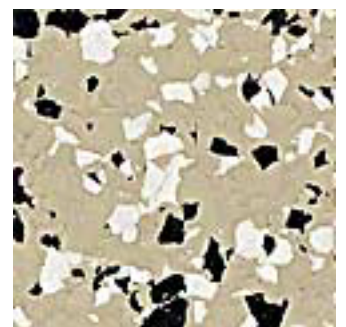

Global Concrete Solutions

Color Flake Colors

Grey

Granite

Brown

Almond

Red

Quartz

Green

Blue

Smoke

Sahara

Terrazo

Tan