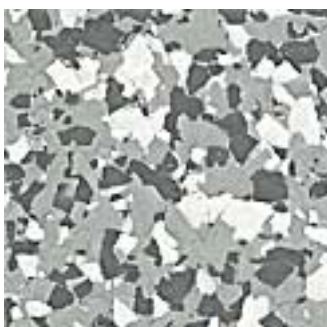

Global Concrete Solutions

Color Flake Colors

Grey

Granite

Brown

Almond

Red

Quartz

Green

Blue

Smoke

Sahara

Terrazo

Tan