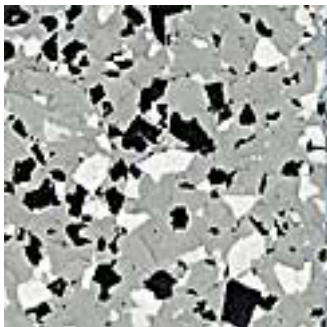

Global Concrete Solutions

Color Flake Colors

Grey

Granite

Brown

Almond

Red

Quartz

Green

Blue

Smoke

Sahara

Terrazo

Tan