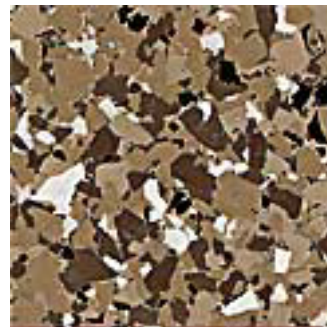

Global Concrete Solutions

Color Flake Colors

Grey

Granite

Brown

Almond

Red

Quartz

Green

Blue

Smoke

Sahara

Terrazo

Tan