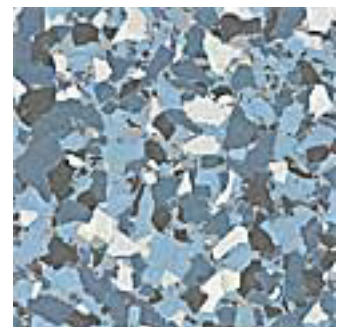

Global Concrete Solutions

Color Flake Colors

Grey

Granite

Brown

Almond

Red

Quartz

Green

Blue

Smoke

Sahara

Terrazo

Tan