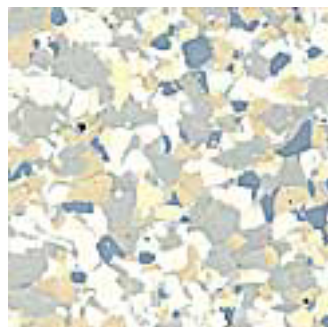

Global Concrete Solutions

Color Flake Colors

Grey

Granite

Brown

Almond

Red

Quartz

Green

Blue

Smoke

Sahara

Terrazo

Tan