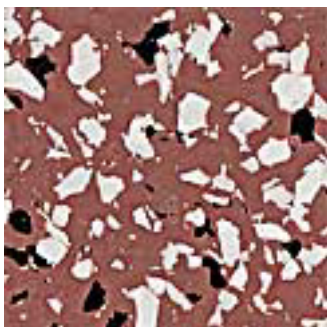

Global Concrete Solutions

Color Flake Colors

Grey

Granite

Brown

Almond

Red

Quartz

Green

Blue

Smoke

Sahara

Terrazo

Tan