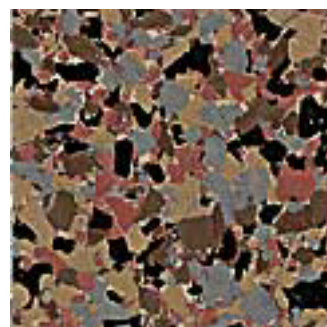

Global Concrete Solutions

Color Flake Colors

Grey

Granite

Brown

Almond

Red

Quartz

Green

Blue

Smoke

Sahara

Terrazo

Tan